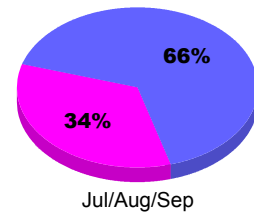

**Membership Results
2012-2013**

**Membership
2011-2012**

Month	Net Memb Goal	Actual New Memb	Actual Dropped Memb	Gain/Loss of Memb	Gain/Loss of Memb
Jul/Aug/Sep		58	-86	-28	92
Totals		58	-86	-28	92

Membership Results 2012-2013

Goal, New, Dropped, Gain/Loss

Comparison of Membership Gain/Loss

Current Year Compared to the Previous Year

Gender Comparison 2012-2013

Male Female