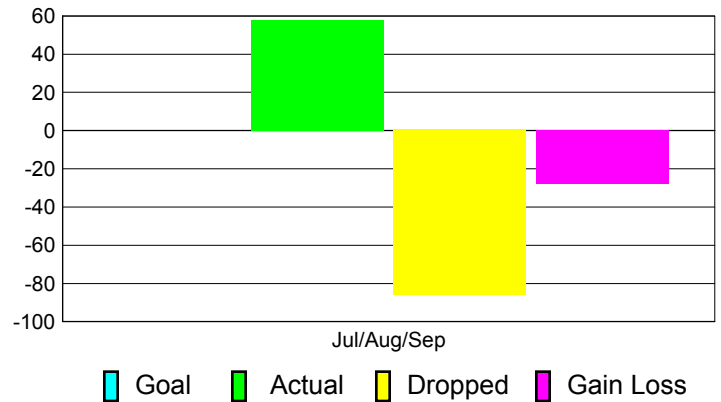

Membership Results 2012-2013

Goal, New, Dropped, Gain/Loss