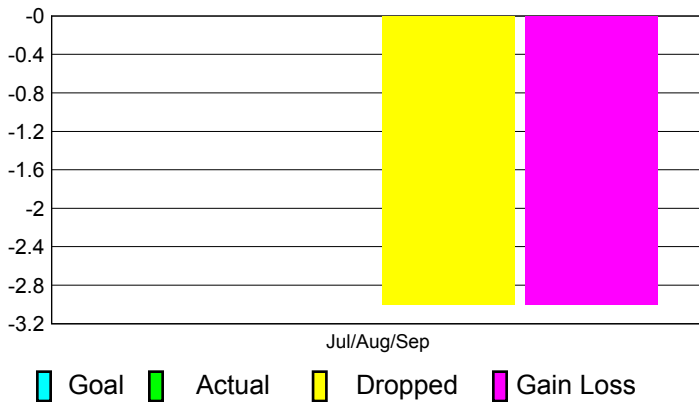

2012-2013 GMT Reports for District (or Undistricted) **District 383**

GMT: **PAUL CHOR HO FAN**

Location: **CHINA**

GMT CA: **5**

CLUBS

**Club Results
2012-2013**

**Clubs
2011-2012**

Month	New Club Goal	Actual New Clubs	Actual Dropped Clubs	Gain/Loss of Clubs	Gain/Loss of Clubs
Jul/Aug/Sep		0	-3	-3	4
Totals		0	-3	-3	4

Club Results 2012-2013

Goal, New, Dropped, Gain/Loss

Comparison of Club Gain/Loss

Current Year Compared to the Previous Year

YTD Status Quo Clubs 2012-2013

Status Quo Clubs Compared to Status Quo Members

MEMBERSHIP