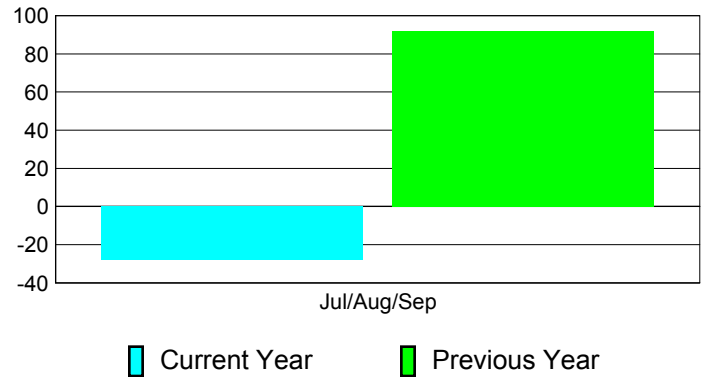

**Membership Results
2012-2013**

**Membership
2011-2012**

Month	Net Memb Goal	Actual New Memb	Actual Dropped Memb	Gain/Loss of Memb	Gain/Loss of Memb
Jul/Aug/Sep		58	-86	-28	92
Totals		58	-86	-28	92

Membership Results 2012-2013

Goal, New, Dropped, Gain/Loss

Comparison of Membership Gain/Loss

Current Year Compared to the Previous Year

Gender Comparison 2012-2013

Male Female