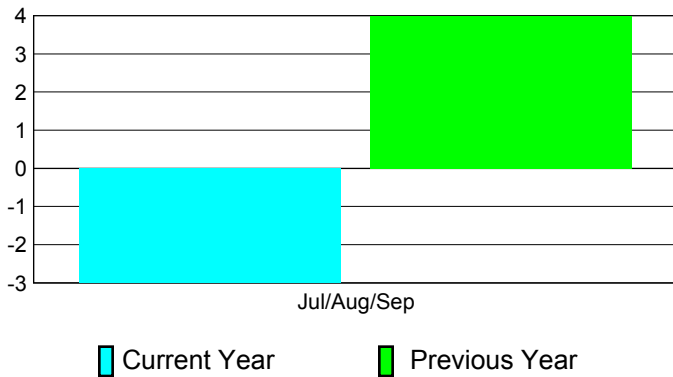

2012-2013 GMT Reports for District (or Undistricted) **District 383**

GMT: **PAUL CHOR HO FAN**

Location: **CHINA**

GMT CA: **5**

CLUBS

**Club Results
2012-2013**

**Clubs
2011-2012**

Month	New Club Goal	Actual New Clubs	Actual Dropped Clubs	Gain/Loss of Clubs	Gain/Loss of Clubs
Jul/Aug/Sep		0	-3	-3	4
Totals		0	-3	-3	4

Club Results 2012-2013

Goal, New, Dropped, Gain/Loss

Comparison of Club Gain/Loss

Current Year Compared to the Previous Year

YTD Status Quo Clubs 2012-2013

Status Quo Clubs Compared to Status Quo Members

MEMBERSHIP